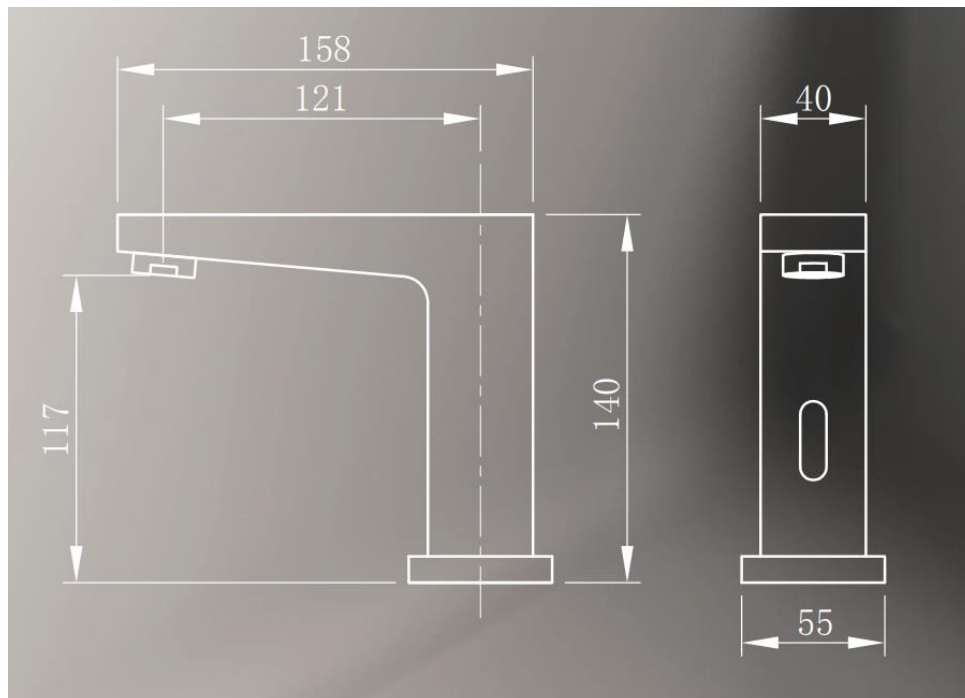

Brand : TCK, China
 Name : Infra-red cold-water sensor tap
 Item Code : 201LT42 AC/DC

Designer :

Color / Finish: Chrome

Dimensions :
 158 x 140 mm

Product info:

- Infra-red sensor basin water mixer with temperature adjustable knob, with TOUCH on/off for continuous flow
- Power Supply: DC 6V
- Flow rate: 7 l/min. at 3 bar
- Flow pressure: 1~5 bar (15~70 psi)
- 2 x B401481 angle valve with filter 1/2
- 54.10600 hose 1/2 x 14"